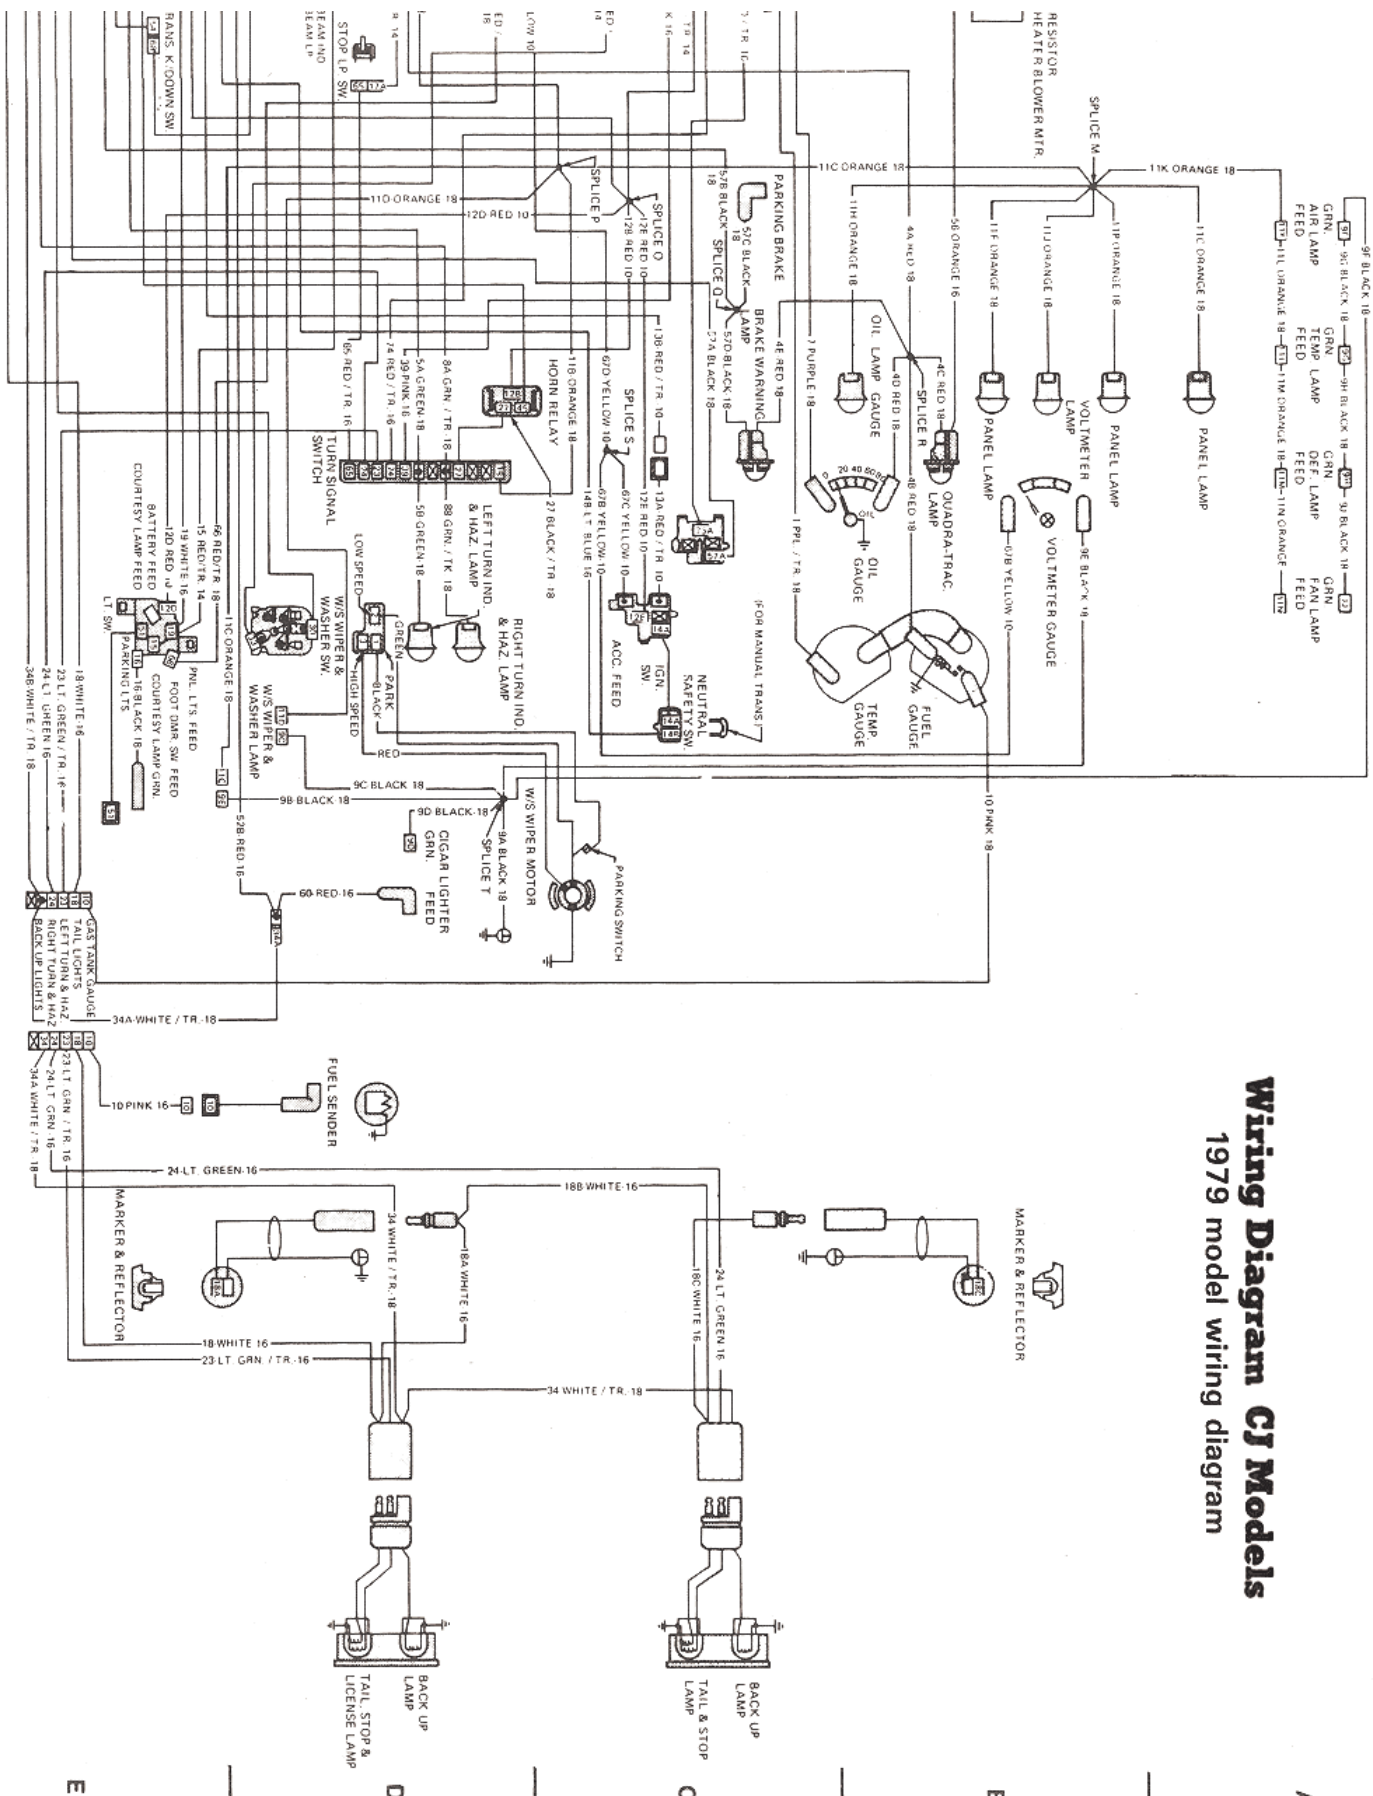

1979 CJ Wiring Diagram

www.Offroaders.com

Wiring Diagram CJ Models

1979 model wiring diagram

6 7 8 9 10 11

E

Wiring Diagram CJ Models 1979 model wiring diagram key

NOMENCLATURE	LOCATION
Accessory Feed	C-8
Air Conditioner Compressor, 8-Cylinder	B-3
Alternator, 8-Cylinder	B-2
Alternator, 6-Cylinder	D-3
Anti-Diesel Solenoid, 8-Cylinder	A-4
Anti-Diesel Solenoid, 6-Cylinder	D-4
Back-up Lamp, Right Side	C-11
Back-up Lamp, Left Side	D-11
Back-up Light Switch	
Manual Transmission	C-4
Back-up Light Switch	
Manual Transmission	E-2
Battery, 8-Cylinder	A-4
Battery, 6-Cylinder	C-4
Body, 8-Cylinder	A-4
Body, 6-Cylinder	C-4
Brake Failure Switch	E-3
Brake Warning Lamp	C-7
Capacitor Jumper, 8-Cylinder	A-3
Capacitor Jumper, 6-Cylinder	C-2
Chassis, 8-Cylinder	A-4
Chassis, 6-Cylinder	C-4
Cigar Lighter Feed	D-9
Coil, 8-Cylinder	A-2
Marker & Reflector, Right Side	A-2
Marker & Reflector, Left Side	E-2
Marker & Reflector, Right Side	B-10
Marker & Reflector, Left Side	E-10
Module Assembly Ignition, 8-Cylinder	B-2
Module Assembly Ignition, 6-Cylinder	D-3
Neutral Safety Switch	C-8
Oil Lamp Gauge	B-7
Oil Pressure Sender, 8-Cylinder	B-3
Oil Pressure Sender, 6-Cylinder	C-4
Oil Pressure Switch	A-6
Panel Lamp	A-7
Panel Lamp	B-7
Park & Signal Lamp, Right Side	A-1
Park & Signal Lamp, Left Side	D-1
Parking Brake	C-7
Quadra-Trac Lamp	B-7
Resistor Heater Blower Motor	B-6
Splice, 8-Cylinder	B-4
Splice, 6-Cylinder	A-1
Splice, 6-Cylinder	C-4
Splice, 6-Cylinder	A-1