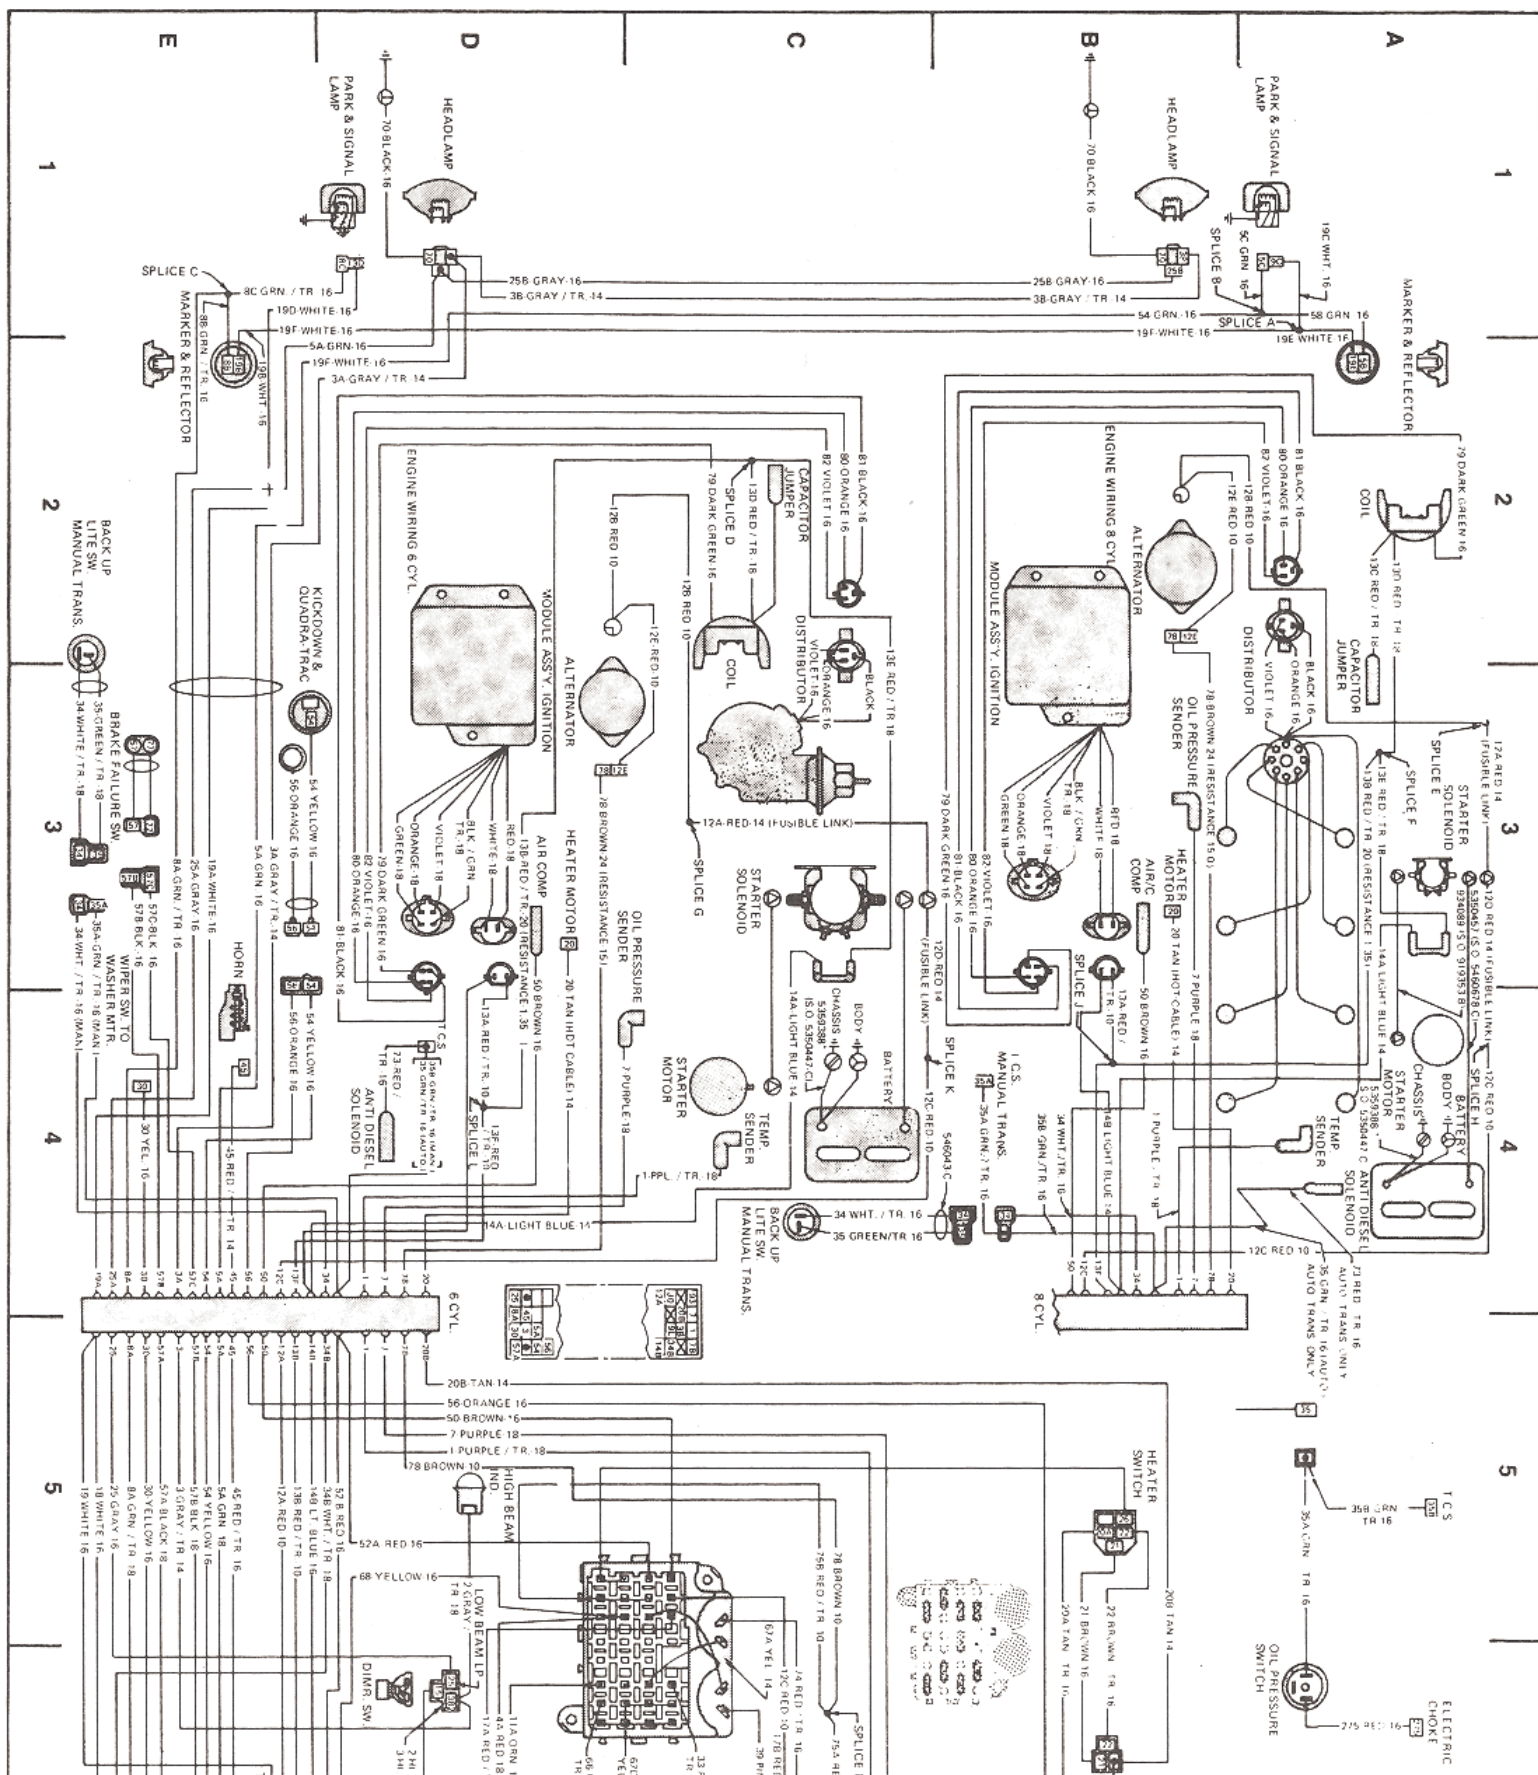

1979 CJ Wiring Diagram

www.Offroaders.com

Wiring Diagram CJ Models

1979 model wiring diagram

6 7 8 9 10 11

E

Wiring Diagram CJ Models 1979 model wiring diagram key

NOMENCLATURE	LOCATION
Accessory Feed	C-8
Air Conditioner Compressor, 8-Cylinder	B-3
Alternator, 8-Cylinder	B-2
Alternator, 6-Cylinder	D-3
Anti-Diesel Solenoid, 8-Cylinder	A-4
Anti-Diesel Solenoid, 6-Cylinder	D-4
Back-up Lamp, Right Side	C-11
Back-up Lamp, Left Side	D-11
Back-up Light Switch	
Manual Transmission	C-4
Back-up Light Switch	
Manual Transmission	E-2
Battery, 8-Cylinder	A-4
Battery, 6-Cylinder	C-4
Body, 8-Cylinder	A-4
Body, 6-Cylinder	C-4
Brake Failure Switch	E-3
Brake Warning Lamp	C-7
Capacitor Jumper, 8-Cylinder	A-3
Capacitor Jumper, 6-Cylinder	C-2
Chassis, 8-Cylinder	A-4
Chassis, 6-Cylinder	C-4
Cigar Lighter Feed	D-9
Coil, 8-Cylinder	A-2
Marker & Reflector, Right Side	A-2
Marker & Reflector, Left Side	E-2
Marker & Reflector, Right Side	B-10
Marker & Reflector, Left Side	E-10
Module Assembly Ignition, 8-Cylinder	B-2
Module Assembly Ignition, 6-Cylinder	D-3
Neutral Safety Switch	C-8
Oil Lamp Gauge	B-7
Oil Pressure Sender, 8-Cylinder	B-3
Oil Pressure Sender, 6-Cylinder	C-4
Oil Pressure Switch	A-6
Panel Lamp	A-7
Panel Lamp	B-7
Park & Signal Lamp, Right Side	A-1
Park & Signal Lamp, Left Side	D-1
Parking Brake	C-7
Quadra-Trac Lamp	B-7
Resistor Heater Blower Motor	B-6
Splice, 8-Cylinder	B-4
Splice, 6-Cylinder	A-1
Splice, 6-Cylinder	C-4
Splice, 6-Cylinder	A-1